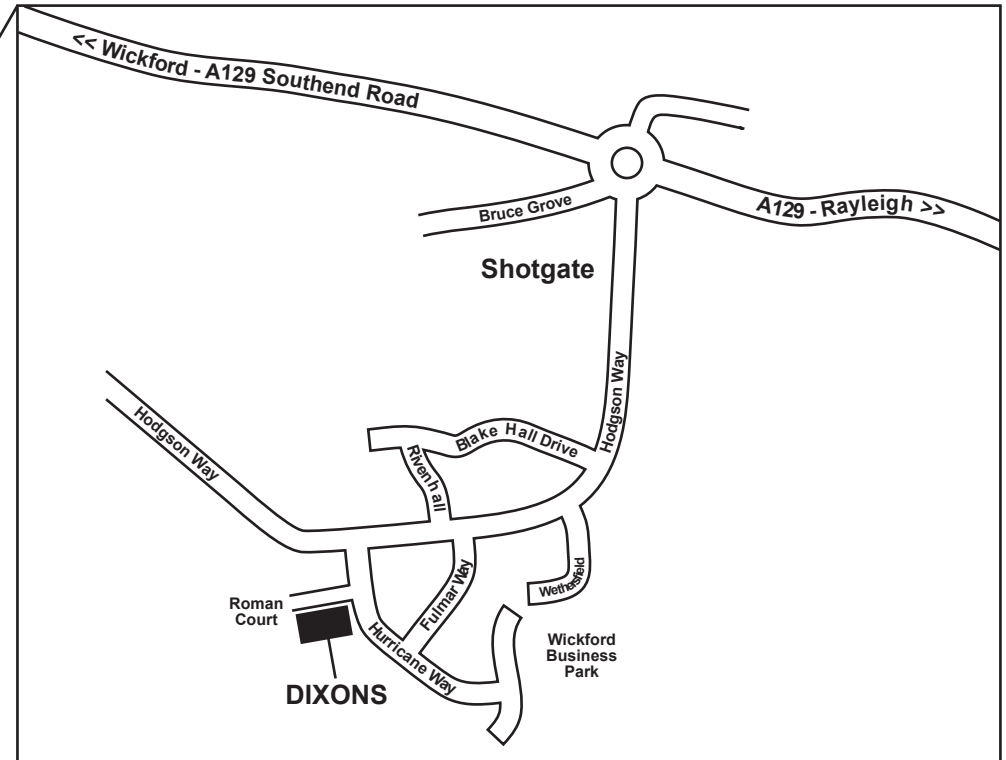

## LOCATION MAP

**SUGGESTED ROUTE**  
 M25 Junction 29  
 A127 East Towards Southend  
 A1245 North Towards Wickford & Rayleigh  
 A129 West Towards Wickford  
 Follow Detailed Map Above  
 Turn Left At Roundabout Onto Hodgson Way  
 Take Third Left Into Hurricane Way  
 Roman Court Is 300m Down On The Right  
 Blue Building With Red Trim